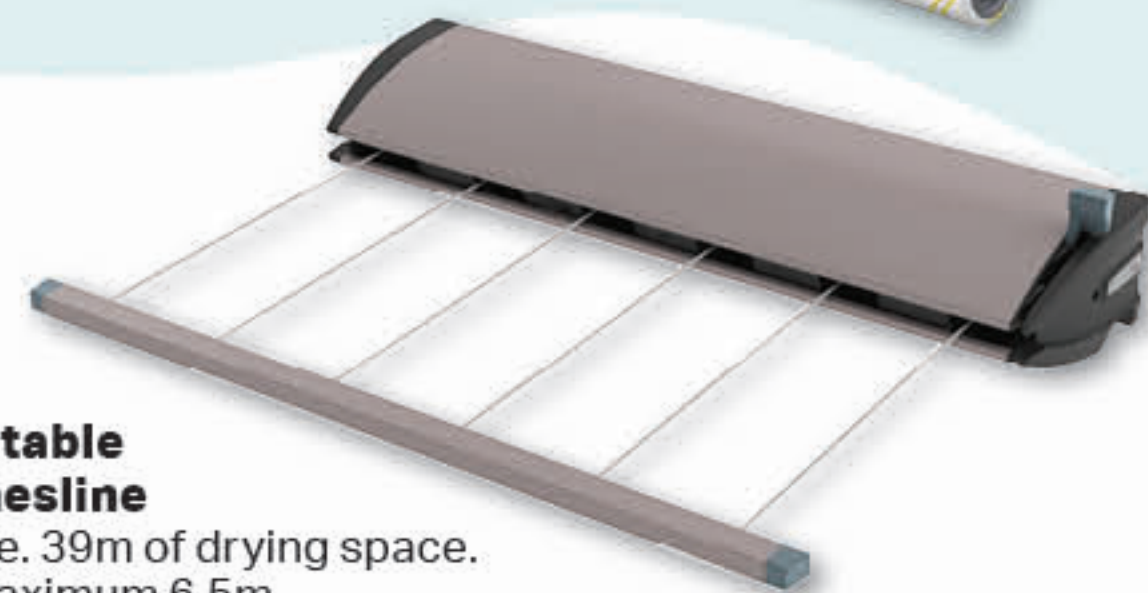

Hills Retractable 6 Line Clothesline

Autumn Stone. 39m of drying space. Extends to maximum 6.5m.

4 Line $159

9349973003818/01

$45