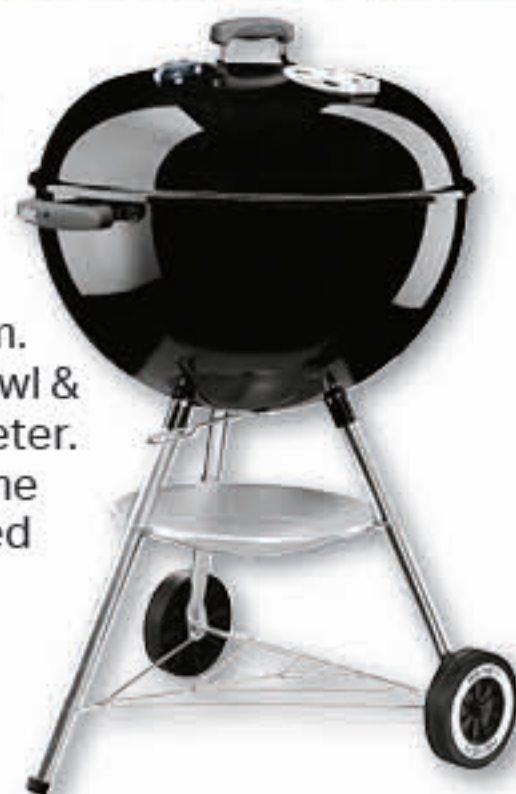

$399

Weber Smokey Mountain Cooker

80H x 37(DIA)cm. Porcelain enamel bowl & lid. Double tiered plated cooking grills provide plenty of barbecuing space. Heavy duty steel fuel grate. Built in thermometer. Includes cover.

077924021206