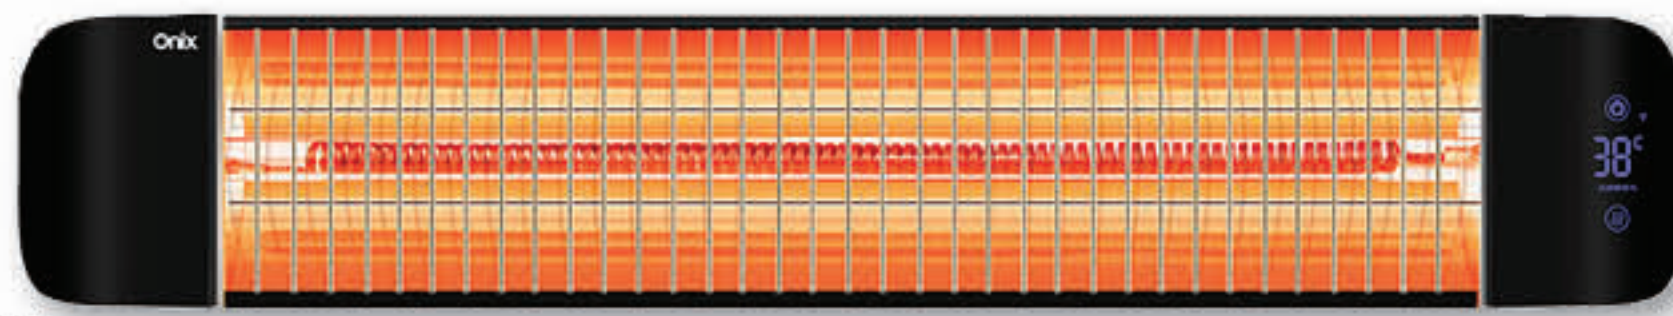

Indoor or Outdoor Use

$79

Icezone Performance Cooler 18L

46W x 31D x 30Hcm. 4 - 9 day ice retention. Concealed hinges. Quick release stainless steel latches. Reversible non-slip or easy glide feet. Variable flow drainage. Secure locking points.
934432006603