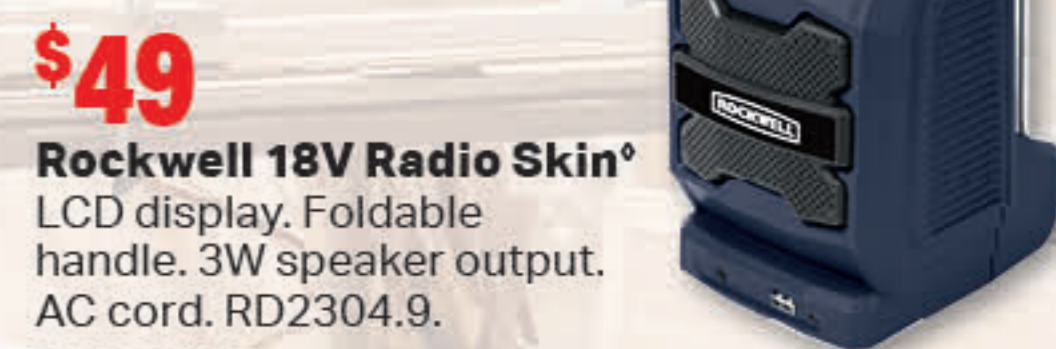

$49
Rockwell 18V Radio Skin*
LCD display. Foldable handle. 3W speaker output. AC cord. RD2304.9.
6924328375456