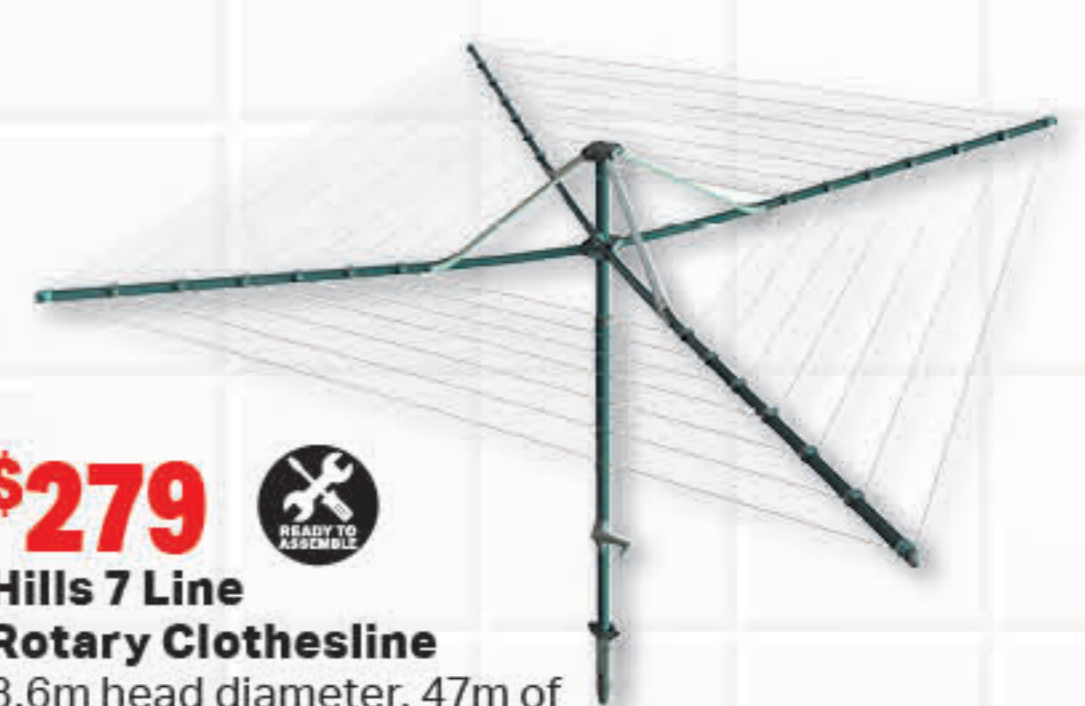

$279
Hills 7 Line Rotary Clothesline
3.6m head diameter. 47m of drying space. Forest Glade, Basalt or Ocean Breeze.
6 Line $269
9349973000831/0824/0855/0848

$7
3M Command™ Broom Gripper
Hang mops & brooms neatly off the floor. Holds up to 1.8Kg.
051141409474

$9
Quilton 3 Ply Toilet Tissue Value Pack
18 rolls. Ultimate in softness, strength & luxurious thickness.
9311505818313